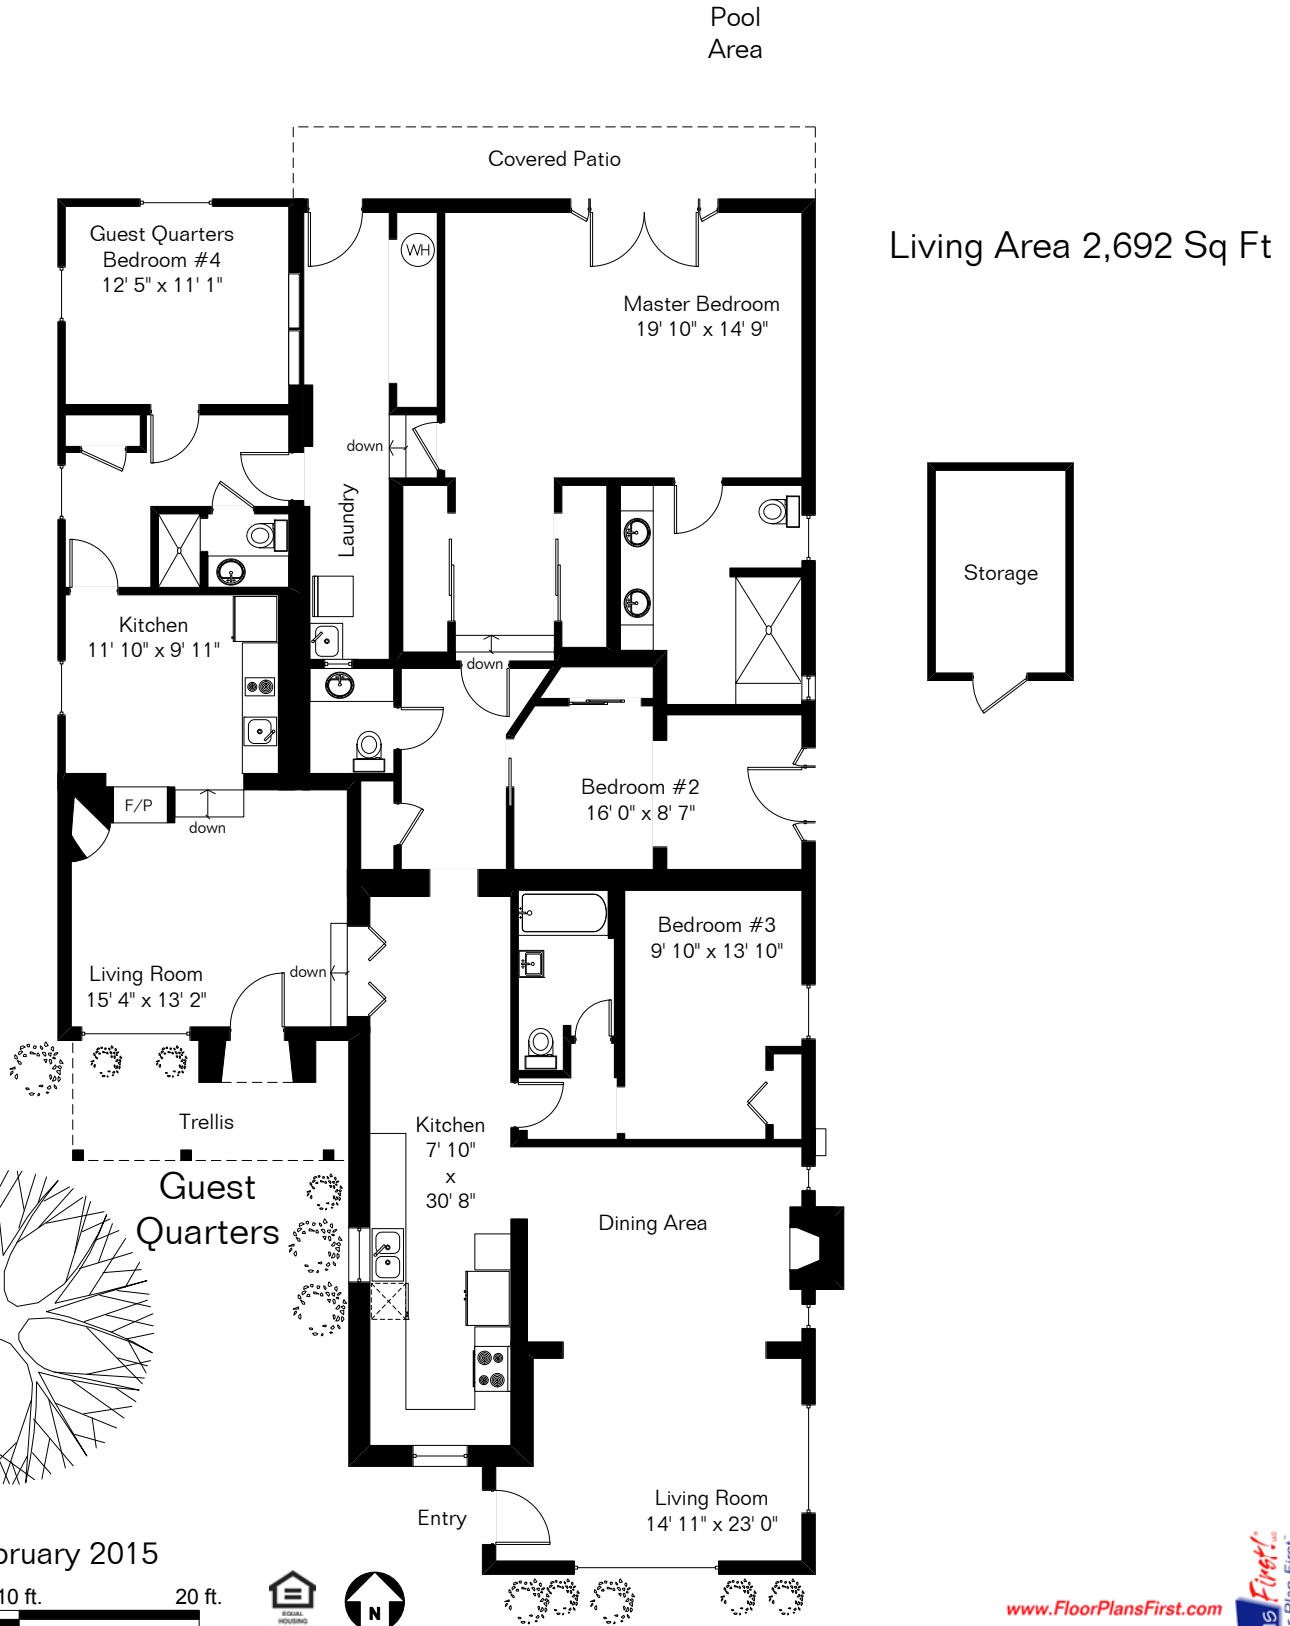

The square footages and room size information are deemed to be reliable but are not guaranteed and should be independently verified.

3211 E Lee St

Site Visit February 2015

Copyright 2015 Floor Plans First! LLC
All Rights Reserved.

www.FloorPlansFirst.com

Toll Free (877) 887-1500
Voice (520) 881-1500
Fax (520) 791-7701

Floor Plans First!
See the Floor Plan First!